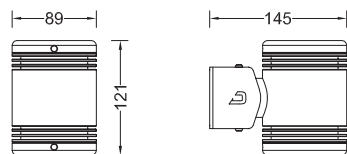

# Twin

- Outdoor LED projector.
- Power LED.
- Double up and down distribution.
- Power supply on board.
- Wall-mounted.
- Power from 7.5 to 17 W.
- Luminous flux from 764 to 1780 lm.
- Body in machine-crafted aluminium alloy, silver grey anodized; tempered extra-clear sodium-calcium front glass, waterproof sealing by silicone. Brackets in AISI 316 stainless steel.
- Screws in stainless steel AISI 316.
- Monochromatic white warm, neutral and cold (from 2200 to 6000 K).
- Free-end power supply cable.

**Protection rating:** IP66/67

**Light control:** on/off

**Light colour/CCT:** 2200 K, 3000 K, 4000 K, 6000 K

**Beam angles:** 10°, 30°, 50°, 35°X12°, 12°X35°, 80°

**Temperature limits:**

working temperature: from -30°C to +50°C

**Connection:** supply cable 0.8 m

**Weight:** 1.70 Kg