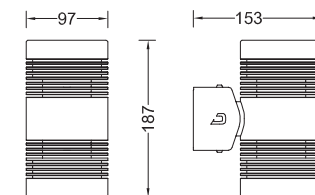

Twin 14

Source type: high power LED

Source life time: >80,000h L70 B10 at 25°C ambient temperature

Source flux: 1780 lm

Input power: 17 W

Delivered efficiency: 83.7 lm/W

Power supply: power supply on board, 230 VAC 50/60 Hz, class I

Protection rating: IP66/67

Light control: on/off

Light colour/CCT: 2200 K, 3000 K, 4000 K, 6000 K

Beam angles: 10°, 30°, 50°, 35°X12°, 12°X35°, 80°

Temperature limits:

working temperature: from -30°C to +50°C

storage temperature: from -50°C to +80°C

Mounting: wall

Construction: machine-crafted aluminium alloy, silicone sealing, tempered extra-clear sodium-calcium front glass, nickel-plated brass gland connector

Connection: supply cable 0.8 m

Weight: 3.00 Kg