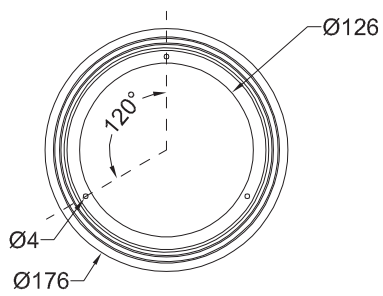

Product code  
**B600064IQNT**

Info

**Recess box**

Used for:

GHB18ANS000 | (Ghostbeam 18)

**Technical drawing**

**Construction**

stainless steel