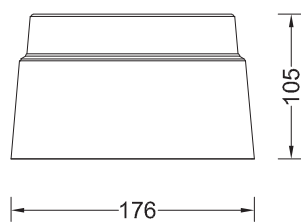

Product code  
**B600064IQNT**

Info

**Recess box**

Used for:

GHB18ANS000 | (Ghostbeam 18)

**Technical drawing**

**Construction**

stainless steel