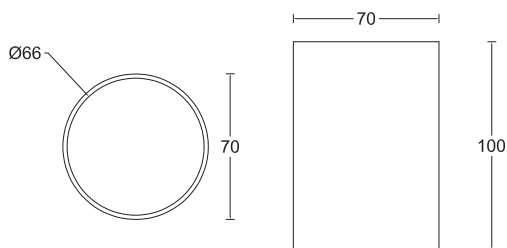

Product code
C600188ISNT

Info

Recess box

Used for:

STL03ANS000 (Stepled 3)

SQE03ANS000 (Square 3)

Technical drawing

Construction