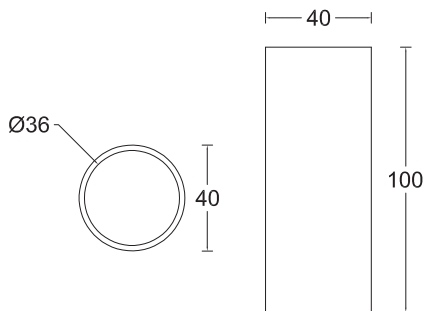

Product code
C600285PCNT

Info

Recess box

Used for:

STL01ANS000 (Stepped 1)

SQE01ANS000 (Square 1)

Technical drawing

Construction

Polycarbonate